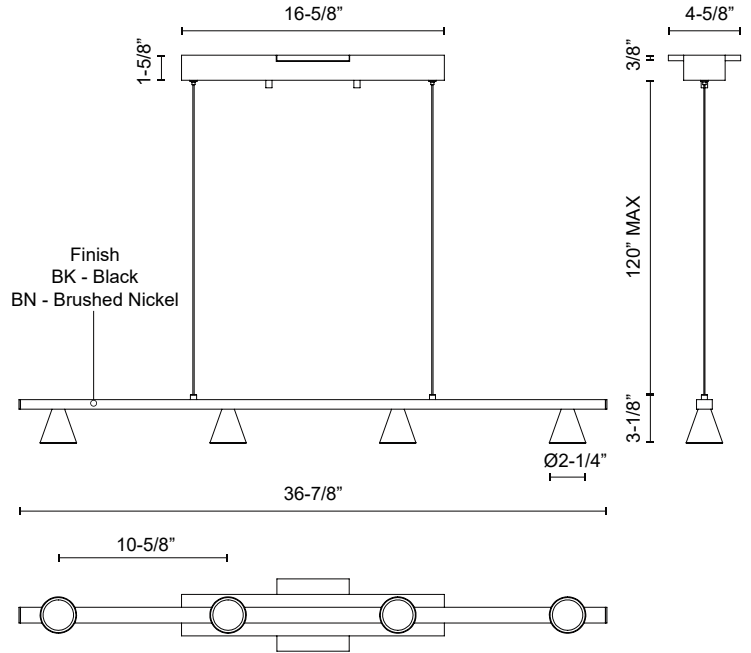

DUNE LP19937-UNV

PENDANTS

PROJECT

LP19937-BN-UNV
Brushed Nickel

LP19937-BK-UNV
Black

SPECIFICATION DETAILS

Fixture Dimensions	L36-7/8" x W2-1/4" x H3-1/8"
Light Source	LED with DC Driver
Wattage	21W
Total Lumens	2205lm
Delivered Lumens	BK-1845lm*; BN-1913lm
Voltage	120-277V
Color Temperature	3000K
CRI (Ra)	90CRI
Optional Color Temps	2700K - 5000K Available, Minimum Order Quantities Apply
LED Rated Life	50,000 hours
Dimming	100% - 10%, TRIAC or ELV Dimmer (Not Included)
Diffuser Details	Parabolic Metalized PC Reflector + Clear Lens
Shade Details	Machined Aluminum Shade
Adjustable	Yes
Wire Length	120" Max
Wire Type	BK - Black Coaxial Wire; BN - Clear Coaxial Wire;
Minimum Hang Height	6"
Sloped Ceiling Adaptable	Yes
Location	Dry
CEC Title 24 JA8	Yes, JA8-2022
Canopy Dimensions	L16-5/8" x W4-5/8" x H1-5/8"
Paint Finish	BK02; BN01;
Illumination Direction	Downlight
Material	Aluminum + Steel

* For custom options, consult factory for details.

* For warranty information, please visit www.kuzcolighting.com/warranty

DESCRIPTION

Multiple aluminum cones are connected inline and direct light downwards from the geometric linear pendant. The Dune series utilizes classic minimalist lamp shapes yet in reduced scale to elegant effect. The LED spot sources are focused by diminutive reflectors housed within the exquisitely turned shades. Available in multiple configurations and finishes.