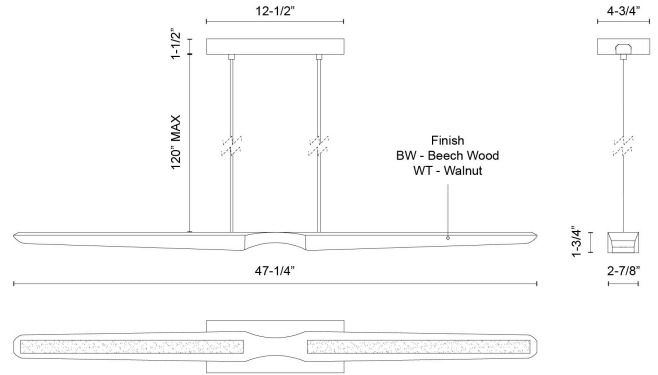

Dakota 42-in Linear Pendant

Model	Color Temperature	Wattage	Voltage	Total Lumens	Delivered Lumens	Dimmer Support (Optional, Not Included)
LP21647-UNV LP21647-BW-UNV LP21647-WT-UNV	3000K	20W	120-277V	1760lm	1360lm* (BW) 1275lm* (WT)	TRIAC/ELV

SPECIFICATION DETAILS

Fixture Dimensions	L47-1/4" x W2-7/8" x H1-3/4"
Canopy Dimensions	L12-1/2" x W4-3/4" x H1-1/2"
Minimum Hang Height	8"
Location	Dry
Diffuser Details	Frosted Acrylic Diffuser
Dimming Range	100% - 10%
Illumination Direction	Down
Light Source/Life	LED (50,000 hours) 90CRI
Material	Steel, Wood
Sloped Ceiling Adaptable	Yes
Wire Length	120"
Wire Style	White Braided Wire (BW) Black Braided Wire (WT)
Compliance	ETL Certified: Yes CEC Title 24: Yes