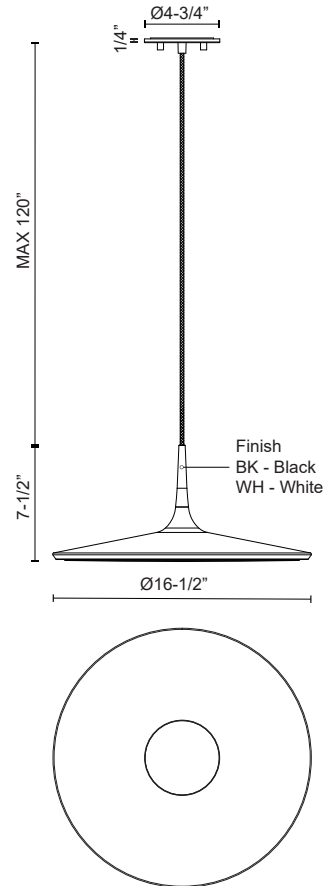

DISC PD46216-UNV

PENDANTS

PROJECT

PD46216-BK-UNV
Black

PD46216-WH-UNV
White

SPECIFICATION DETAILS

Fixture Dimensions	D16-1/2" x H7-1/2"
Light Source	LED with DC Driver
Wattage	33W
Total Lumens	3310lm
Delivered Lumens	WH-2422lm
Voltage	120-277V
Color Temperature	3000K
CRI (Ra)	90CRI
Optional Color Temps	2700K - 5000K Available, Minimum Order Quantities Apply
LED Rated Life	50,000 hours
Dimming	100% - 10%, TRIAC or ELV Dimmer (Not Included)
Diffuser Details	White Acrylic Diffuser
Adjustable	Yes
Wire Length	120" Max
Wire Type	Black Braided Cord
Minimum Hang Height	12"
Sloped Ceiling Adaptable	Yes
Location	Dry
Illumination Direction	Downlight
CEC Title 24 JA8	Yes, JA8-2022
Canopy Dimensions	D4-3/4" x H1/4"
Paint Finish	BK01; WH01;

* For custom options, consult factory for details.

* For warranty information, please visit www.kuzcolighting.com/warranty

DESCRIPTION

The DISC pendant produces an even diffusive plane of light in a distinctive diminutive profile. A revolved sleek aluminum cap clasps the thin optic and is supported by a matching cloth cable. Excellent detailing and a refined finish offering are defining qualities of the contemporary fixture.