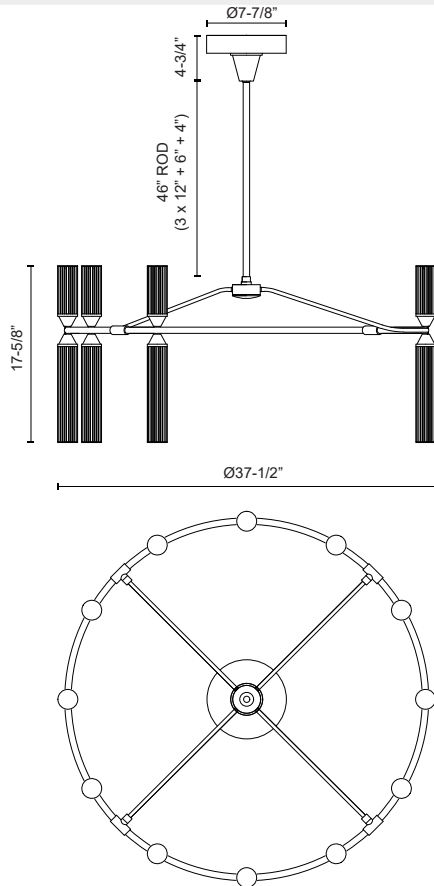

EDWIN CH348038-UNV

FIXTURE DIMENSIONS	D37-1/2" x H17-5/8"
LIGHT SOURCE	LED with DC Driver
WATTAGE	118W
TOTAL LUMENS	8640lm
DELIVERED LUMENS	7450lm*
VOLTAGE	120-277V
COLOR TEMPERATURE	3000K
CRI (RA)	90CRI
DIMMABLE	Yes, TRIAC or ELV Dimmer (Not Included)
GLASS DETAILS	Frosted Ribbed Glass
MATERIAL	Steel
ROD LENGTH	46" Max (3x12" + 1x6" + 1x4")
WIRE LENGTH	144"
MINIMUM HANG HEIGHT	26"
SLOPED CEILING ADAPTABLE	No
CEC TITLE 24 JA8	Yes, JA8-2022
ILLUMINATION DIRECTION	Up/Down
LOCATION	Dry
CANOPY DIMENSIONS	D7-7/8" x H4-3/4"
PAINT FINISH	UB01; VB01;
MATERIAL	Steel + Brass + Glass

[D - Diameter, L - Length, W - Width, H - Height, E - Extension]

AVAILABLE FINISHES:

CH348038VBFR-UNV
Vintage
Brass/Frosted
Ribbed Glass

CH348038UBFR-UNV
Urban
Bronze/Frosted
Ribbed Glass

*For complete warranty terms, please visit: www.aloralighting.com/warranty