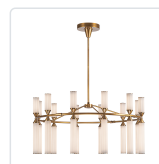

EDWIN CH348038-UNV

FIXTURE DIMENSIONS	D37-1/2" x H17-5/8"
LIGHT SOURCE	LED with DC Driver
WATTAGE	118W
TOTAL LUMENS	8640lm
DELIVERED LUMENS	7450lm*
VOLTAGE	120-277V
COLOR TEMPERATURE	3000K
CRI (RA)	90CRI
DIMMABLE	Yes, TRIAC or ELV Dimmer (Not Included)
GLASS DETAILS	Frosted Ribbed Glass
MATERIAL	Steel
ROD LENGTH	46" Max (3x12" + 1x6" + 1x4")
WIRE LENGTH	144"
MINIMUM HANG HEIGHT	26"
SLOPED CEILING ADAPTABLE	No
CEC TITLE 24 JA8	Yes, JA8-2022
ILLUMINATION DIRECTION	Up/Down
LOCATION	Dry
CANOPY DIMENSIONS	D7-7/8" x H4-3/4"
PAINT FINISH	UB01; VB01;
MATERIAL	Steel + Brass + Glass

[D - Diameter, L - Length, W - Width, H - Height, E - Extension]

AVAILABLE FINISHES:

CH348038VBFR-UNV
Vintage
Brass/Frosted
Ribbed Glass

CH348038UBFR-UNV
Urban
Bronze/Frosted
Ribbed Glass

*For complete warranty terms, please visit: www.aloralighting.com/warranty