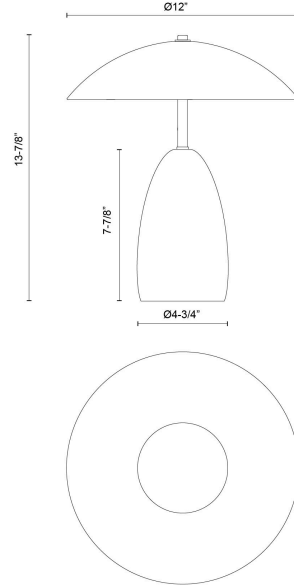

Poppy 12-in Table Lamp

Model	Color Temperature	Wattage	Voltage	Total Lumens	Delivered Lumens	Dimmer Support (Optional, Not Included)
TL437012 TL437012BGD TL437012CER TL437012PEC TL437012PGN	3000K	8W	120V	840lm	350lm*	

SPECIFICATION DETAILS

Fixture Dimensions	D12" x H13-7/8"
Lamp Base Dimensions	D4-3/4" x H7-7/8"
Location	Dry
Dimming Range	3-Step Dimming
Illumination Direction	Down
Light Source/Life	LED (50,000 hours) 90CRI
Material	Aluminum, Steel
Shade Details	Steel Shade
Wire Length	72"
Wire Style	Color Matching Braided Wire
Compliance	ETL Certified: Yes